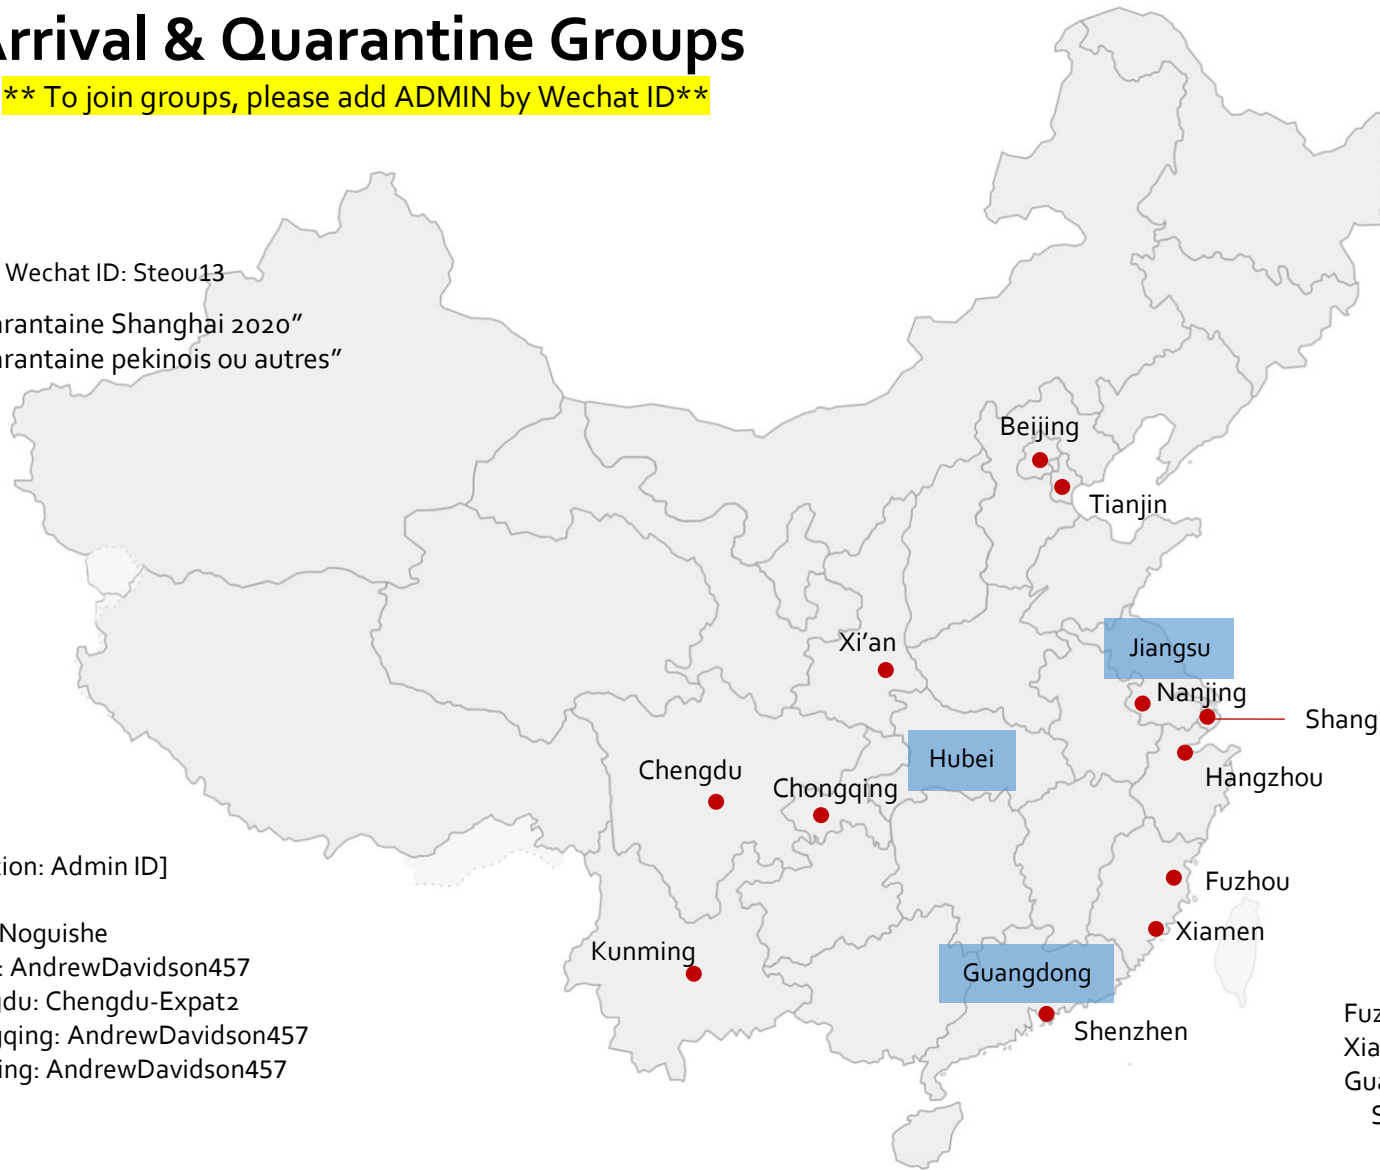

Arrival & Quarantine Groups

**** To join groups, please add ADMIN by Wechat ID****

 Wechat ID: Steou13
 "Quarantaine Shanghai 2020"
 "Quarantaine pekinois ou autres"

[Location: Admin ID]

Xi'an: Noguiche
 Hubei: AndrewDavidson457
 Chengdu: Chengdu-Expatz
 Chongqing: AndrewDavidson457
 Kunming: AndrewDavidson457

[Location: Admin ID]

Beijing: RobertKay123
 Tianjin: AndrewDavidson457
 Jiangsu: yanngueganic
 Nanjing: AndrewDavidson457
 Hangzhou: Da_Gaibo

Shanghai Admins:

- BeBeJacobs
- jseach5734
- Nicole_Malek
- arielland

Fuzhou: AndrewDavidson457
 Xiamen: Audjoc, BThurman
 Guangdong: niko_3110
 Shenzhen: Barbara-ESL1

Stranded Outside China: Country Groups

** To join groups, please add ADMIN and note the CITY you are currently in.

Stranded Outside China: Country Groups

** To join groups, please add ADMIN and note the CITY you are currently in.

COUNTRY/REGION	COUNTRY/REGION	COUNTRY/REGION	COUNTRY/REGION
COLOMBIAN Wechat ID: titacaro 	INDONESIAN Wechat ID: inaisnaedi 	TAIWAN Wechat ID: sushipanda25 	HONG KONG Wechat ID: kohdaphne 
MEXICAN Wechat ID: maritere-cabello Marisol_VB 	PHILIPPINES Tagalog Group: walt_garcia2 English Group: beccaboo790 	THAILAND Wechat ID: o-Aislinn-Gray-Cat-o 	MALAYSIA Wechat ID: WSK3010 
PERU Wechat ID: kathzeim 	SINGAPORE Wechat ID: smiley2109 	VIETNAM Wechat ID: roluron 	JAPAN Wechat ID: meredithbosco Wechat ID: arielland 